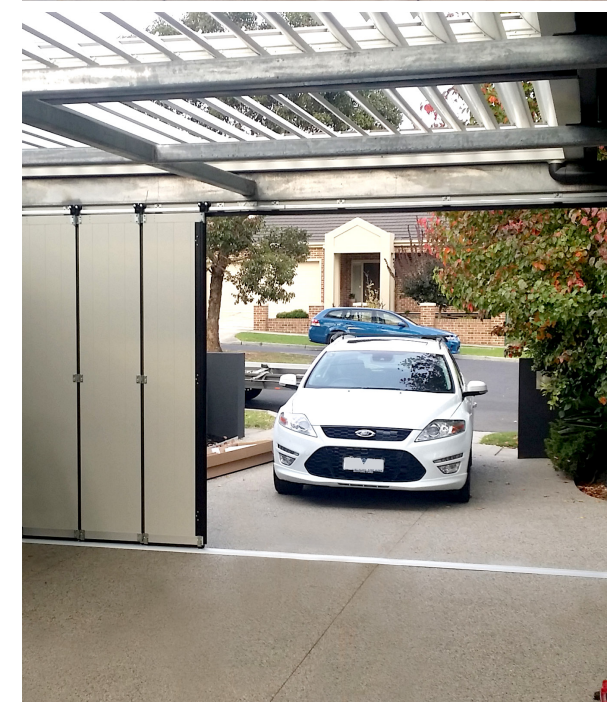

STRENGTH OF STEEL BEAUTY OF TIMBER

DECOGRAIN

L-ribbed / M-ribbed / Panelled

The UV-resistant timber-look coating over the galvanised steel surface guarantees a permanent attractive appearance. Available colours are:

SANDGRAIN

L-ribbed / M-ribbed

The unique texture of the Sandgrain finish delivers unequivocal contemporary design and cutting edge appearance.